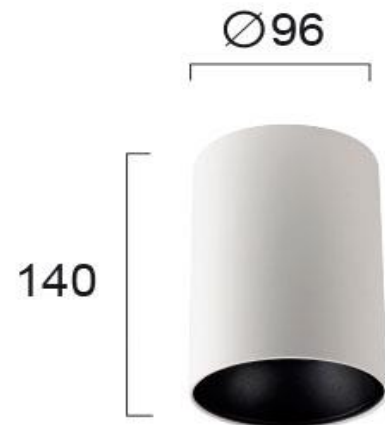

Product Datasheet

Code	4240800
Description	Ceiling Luminaire Round Jhonny
Family	JHONNY
Type	SPOTLIGHTS
Type of Lamp	GU10
Watt	MAX 35W
Volt	220-240 VAC
Hertz	50-60 Hz
Class	I
IP	IP20
Environment	INDOOR
Color	WHITE / BLACK
Material	ALUMINIUM
Length	D:96
Height	H:140
Width	