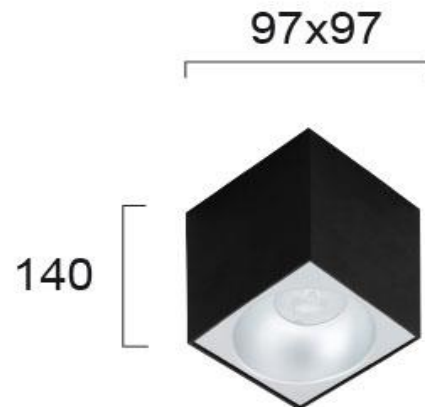

Product Datasheet

Code	4240701
Description	Ceiling Luminaire Square Jhonny
Family	JHONNY
Type	SPOTLIGHTS
Type of Lamp	GU10
Watt	MAX 35W
Volt	220-240 VAC
Hertz	50-60 Hz
Class	I
IP	IP20
Environment	INDOOR
Color	BLACK / SILVER
Material	ALUMINIUM
Length	L:97
Height	H:140
Width	W:97