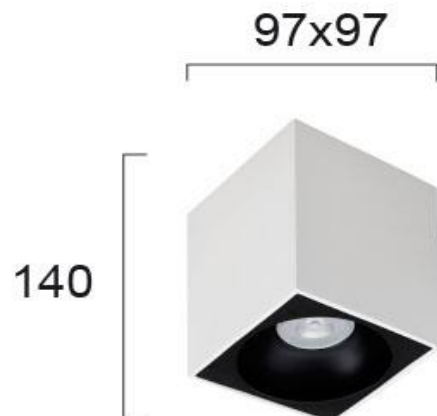

Product Datasheet

Code	4240700
Description	Ceiling Luminaire Square Jhonny
Family	JHONNY
Type	SPOTLIGHTS
Type of Lamp	GU10
Watt	MAX 35W
Volt	220-240 VAC
Hertz	50-60 Hz
Class	I
IP	IP20
Environment	INDOOR
Color	WHITE / BLACK
Material	ALUMINIUM
Length	L:97
Height	H:140
Width	W:97