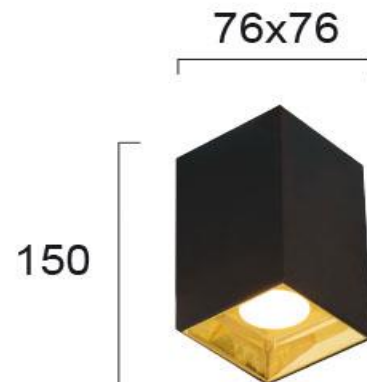

Product Datasheet

Code	4240501
Description	Ceiling Luminaire Square Glam
Family	GLAM
Type	SPOTLIGHTS
Type of Lamp	LED MODULE
Watt	LED 12W
Volt	220-240 VAC
Hertz	50-60 Hz
Class	II
IP	IP20
Environment	INDOOR
Color	BLACK / GOLD
Material	ALUMINIUM
Length	L:76
Height	H:150
Width	W:76
Kelvin	3000K
Lumen	800 Lm
Beam Angle	BEAM ANGLE 30*, CRI>80
Dimmable	NON-DIMMABLE