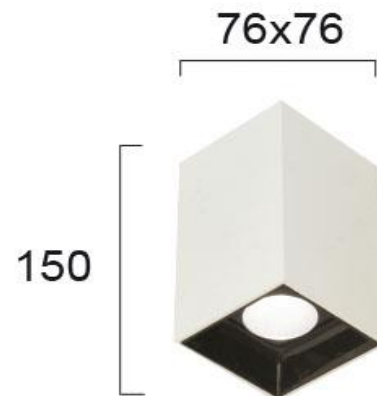

Product Datasheet

Code	4240500
Description	Ceiling Luminaire Square Glam
Family	GLAM
Type	SPOTLIGHTS
Type of Lamp	LED MODULE
Watt	LED 12W
Volt	220-240 VAC
Hertz	50-60 Hz
Class	II
IP	IP20
Environment	INDOOR
Color	WHITE / BLACK
Material	ALUMINIUM
Length	L:76
Height	H:150
Width	W:76
Kelvin	3000K
Lumen	800 Lm
Beam Angle	BEAM ANGLE 30*, CRI>80
Dimmable	Non-Dimmable