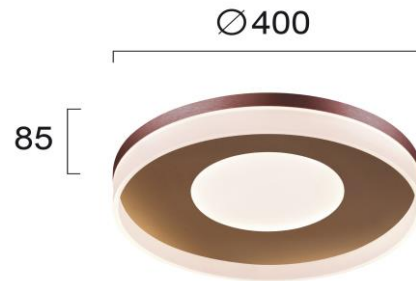

Product Datasheet

Code	4240000
Description	Ceiling Lamp Round Madlin
Family	MADLIN
Type	CEILING
Type of Lamp	LED MODULE
Watt	42W
Volt	220-240 VAC
Hertz	50-60 Hz
Class	I
IP	IP20
Environment	INDOOR
Color	PALE GOLD / BRUSHED BROWN
Material	PC /ELECTROSTATIC PAINTED STEEL
Length	D:400
Height	H:85
Width	
Kelvin	3000K
Lumen	2134 Lm
Beam Angle	CRI>80
Dimmable	NON-DIMMABLE