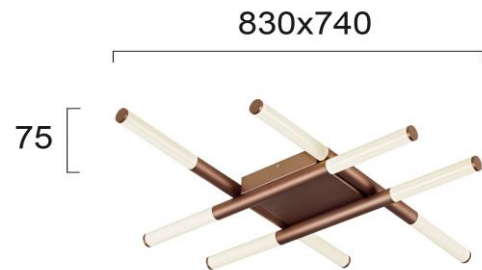

Product Datasheet

Code	4239800
Description	8/Lights Ceiling Tronco
Family	TRONCO
Type	CEILING
Type of Lamp	LED MODULE
Watt	48W
Volt	220-240 VAC
Hertz	50-60 Hz
Class	I
IP	IP20
Environment	INDOOR
Color	BROWN
Material	PC /ELECTROSTATIC PAINTED STEEL
Length	L:830
Height	H:75
Width	W:740
Kelvin	3000K
Lumen	4137 Lm
Beam Angle	CRI>80
Dimmable	NON-DIMMABLE