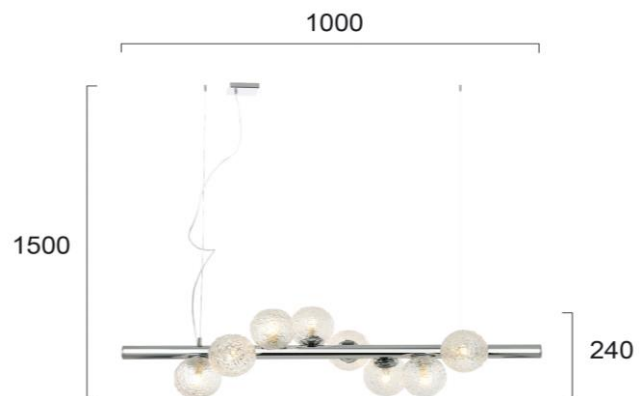

Product Datasheet

Code	4238900
Description	8/Lights Pendant Bar Sylia
Family	SYLIA
Type	PENDANT
Type of Lamp	G9 LED
Watt	8 x MAX 5W
Volt	220-240 VAC
Hertz	50-60 Hz
Class	I
IP	IP20
Environment	INDOOR
Color	CLEAR GLASS / CHROME
Material	GLASS / PLATED STEEL
Length	L:1000
Height	H:1500
Width	