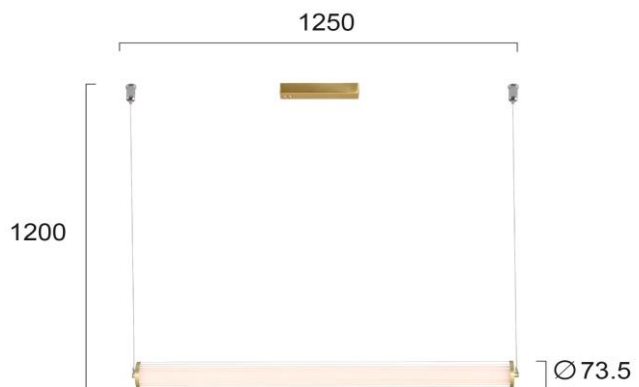

Product Datasheet

Code	4237800
Description	Pendant Bar Frida
Family	FRIDA
Type	PENDANT
Type of Lamp	LED MODULE
Watt	45W
Volt	220-240 VAC
Hertz	50-60 Hz
Class	I
IP	IP20
Environment	INDOOR
Color	GOLD
Material	PLATED STEEL
Length	L:1250
Height	H:1200
Width	
Kelvin	3000K
Lumen	3343 Lm
Beam Angle	BEAM ANGLE 120*, CRI>80
Dimmable	NON-DIMMABLE