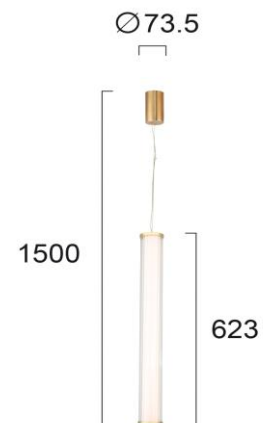

Product Datasheet

Code	4237700
Description	Pendant Lamp Frida
Family	FRIDA
Type	PENDANT
Type of Lamp	LED MODULE
Watt	23W
Volt	220-240 VAC
Hertz	50-60 Hz
Class	I
IP	IP20
Environment	INDOOR
Color	GOLD
Material	PLATED STEEL
Length	D:73,5
Height	H:1500
Width	
Kelvin	3000K
Lumen	1718 Lm
Beam Angle	BEAM ANGLE 120*, CRI>80
Dimmable	NON-DIMMABLE