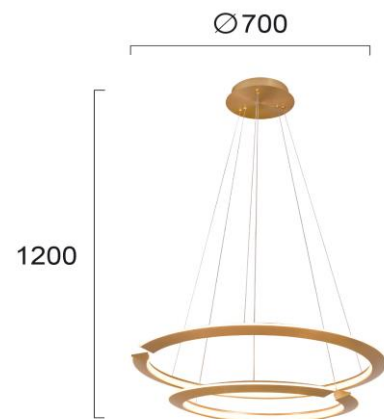

Product Datasheet

Code	4237400
Description	Pendant Lamp D:700 Merlin
Family	MERILIN
Type	PENDANT
Type of Lamp	LED MODULE
Watt	72W
Volt	220-240 VAC
Hertz	50-60 Hz
Class	II
IP	IP20
Environment	INDOOR
Color	BRUSHED GOLD
Material	ALUMINIUM
Length	D:700
Height	H:1200
Width	
Kelvin	3000K
Lumen	3600 Lm
Beam Angle	BEAM ANGLE 120*
Dimmable	NON-DIMMABLE