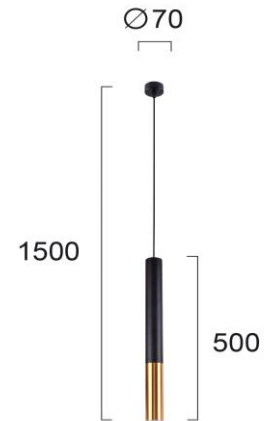

Product Datasheet

Code	4236600
Description	Pendant Light Max
Family	MAX
Type	PENDANT
Type of Lamp	GU10
Watt	MAX 30W
Volt	220-240 VAC
Hertz	50-60 Hz
Class	I
IP	IP20
Environment	INDOOR
Color	MATT BLACK / ANTIQUE OXYDE
Material	ELECTROSTATIC PAINTED STEEL
Length	D:70
Height	H:1500
Width	