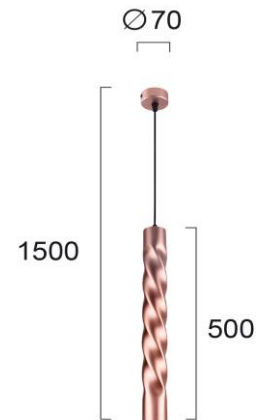

Product Datasheet

Code	4236501
Description	Pendant Light Copper Marley
Family	MARLEY
Type	PENDANT
Type of Lamp	GU10
Watt	MAX 30W
Volt	220-240 VAC
Hertz	50-60 Hz
Class	I
IP	IP20
Environment	INDOOR
Color	COPPER / BLACK
Material	PLATED STEEL
Length	D:70
Height	H:1500
Width	