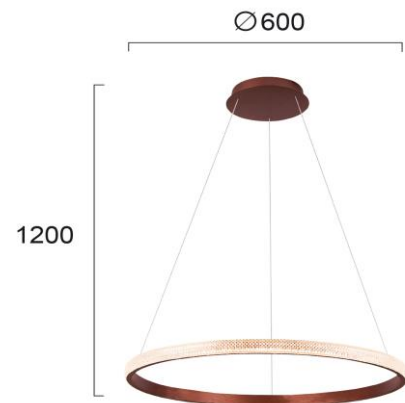

Product Datasheet

Code	4235900
Description	Pendant Lamp Sydney
Family	SYDNEY
Type	PENDANT
Type of Lamp	LED MODULE
Watt	42W
Volt	220-240 VAC
Hertz	50-60 Hz
Class	I
IP	IP20
Environment	INDOOR
Color	BRUSHED COFFEE
Material	ALUMINIUM
Length	D:600
Height	H:1200
Width	
Kelvin	3000K
Lumen	2436 Lm
Beam Angle	BEAM ANGLE 120*, CRI>80, UGR>20
Dimmable	NON-DIMMABLE