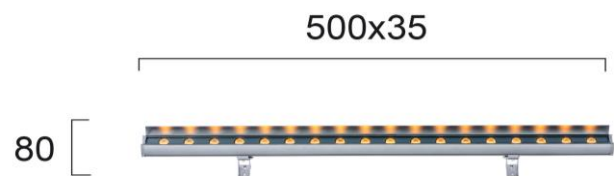

Product Datasheet

Code	4234800
Description	Wall Washer L:500 Trick
Family	TRICK
Type	VARIANT
Type of Lamp	LED MODULE
Watt	LED 12W
Volt	24 VDC
Hertz	50-60 Hz
Class	II
IP	IP66
Environment	OUTDOOR
Color	DARK GREY
Material	ELECTROSTATIC PAINTED ALUMINIUM
Length	L:500
Height	H:80
Width	W:35
Kelvin	3000K
Lumen	792 Lm
Beam Angle	BEAM ANGLE 15*, CRI>80
Dimmable	NON-DIMMABLE