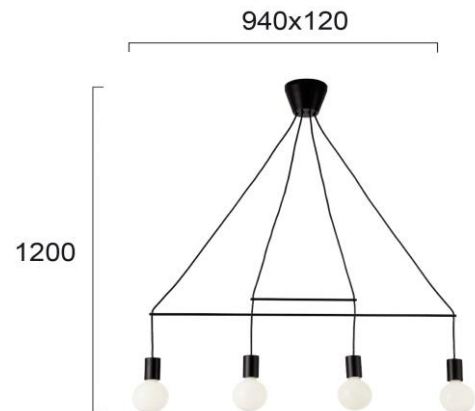

Product Datasheet

| | |
|---------------------|-----------------------------|
| Code | 4233900 |
| Description | 4/Lights Pendant Gloria |
| Family | ALLEN |
| Type | PENDANT |
| Type of Lamp | E27 |
| Watt | 4 x MAX 40W |
| Volt | 220-240V |
| Hertz | 50-60 Hz |
| Class | I |
| IP | IP20 |
| Environment | INDOOR |
| Color | BLACK |
| Material | ELECTROSTATIC PAINTED STEEL |
| Length | L:940 |
| Height | H:1200 |
| Width | W:120 |