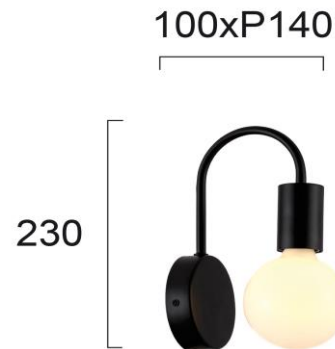

Product Datasheet

Code	4232900
Description	Wall Lamp Jane
Family	JANE
Type	WALL LIGHTS
Type of Lamp	E27
Watt	MAX 40W
Volt	220-240V
Hertz	50-60 Hz
Class	I
IP	IP20
Environment	INDOOR
Color	BLACK
Material	ELECTROSTATIC PAINTED STEEL
Length	L:100
Height	H:230
Width	P:140