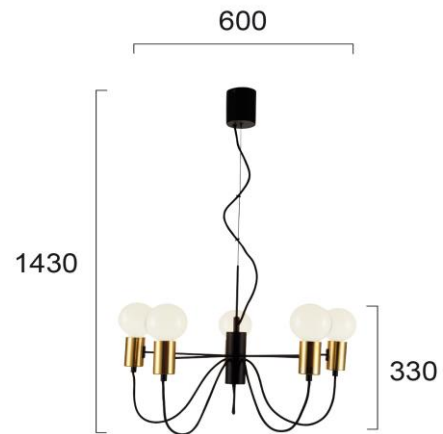

Product Datasheet

Code	4232300
Description	5/Lights Pendant Volter
Family	VOLTER
Type	PENDANT
Type of Lamp	E27
Watt	5 x MAX 40W
Volt	220-240V
Hertz	50-60 Hz
Class	I
IP	IP20
Environment	INDOOR
Color	BLACK / GOLD
Material	PLATED STEEL
Length	D:600
Height	H:1430
Width	