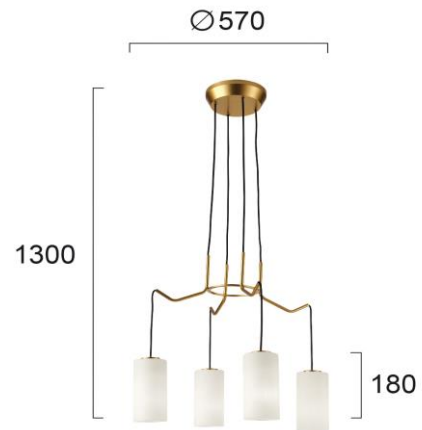

Product Datasheet

Code	4232100
Description	4/Lights Pendant Elenor
Family	ELENOR
Type	PENDANT
Type of Lamp	E27
Watt	4 x MAX 40W
Volt	220-240V
Hertz	50-60 Hz
Class	I
IP	IP20
Environment	INDOOR
Color	GOLD / WHITE / BLACK
Material	GLASS / PLATED STEEL
Length	D:570
Height	H:1300
Width	