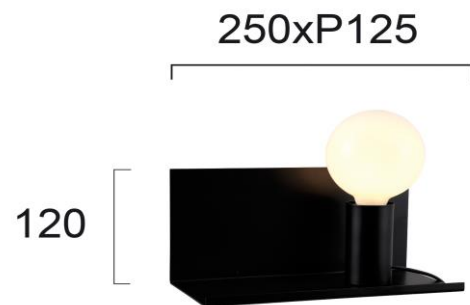

Product Datasheet

Code	4231901
Description	Wall Lamp Black Simi
Family	SIMI
Type	WALL LIGHTS
Type of Lamp	E27
Watt	MAX 40W
Volt	220-240V
Hertz	50-60 Hz
Class	II
IP	IP20
Environment	INDOOR
Color	BLACK
Material	ELECTROSTATIC PAINTED STEEL
Length	L:250
Height	H:120
Width	P:125