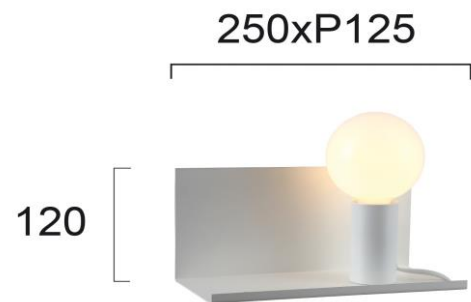

Product Datasheet

Code	4231900
Description	Wall Lamp White Simi
Family	SIMI
Type	WALL LIGHTS
Type of Lamp	E27
Watt	MAX 40W
Volt	220-240V
Hertz	50-60 Hz
Class	II
IP	IP20
Environment	INDOOR
Color	WHITE
Material	ELECTROSTATIC PAINTED STEEL
Length	L:250
Height	H:120
Width	P:125