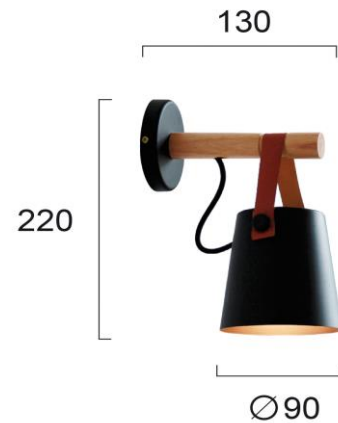

Product Datasheet

Code	4231601
Description	Wall Light Black Vetra
Family	VETRA
Type	WALL LIGHTS
Type of Lamp	E27
Watt	MAX 40W
Volt	220-240V
Hertz	50-60 Hz
Class	I
IP	IP20
Environment	INDOOR
Color	BLACK
Material	ELECTROSTATIC PAINTED STEEL / WOOD
Length	D:90
Height	H:220
Width	P:130