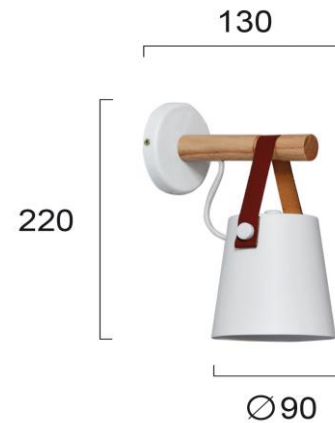

Product Datasheet

Code	4231600
Description	Wall Lamp White Vetra
Family	VETRA
Type	WALL LIGHTS
Type of Lamp	E27
Watt	MAX 40W
Volt	220-240V
Hertz	50-60 Hz
Class	I
IP	IP20
Environment	INDOOR
Color	WHITE
Material	ELECTROSTATIC PAINTED STEEL / WOOD
Length	D:90
Height	H:220
Width	P:130