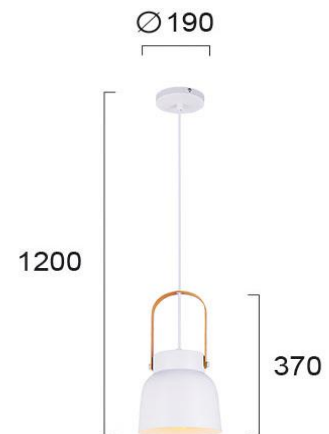

Product Datasheet

Code	4231500
Description	Pendant Lamp White Carla
Family	CARLA
Type	PENDANT
Type of Lamp	E27
Watt	MAX 40W
Volt	220-240V
Hertz	50-60 Hz
Class	I
IP	IP20
Environment	INDOOR
Color	WHITE
Material	ELECTROSTATIC PAINTED STEEL / WOOD
Length	D:190
Height	H:1200
Width	