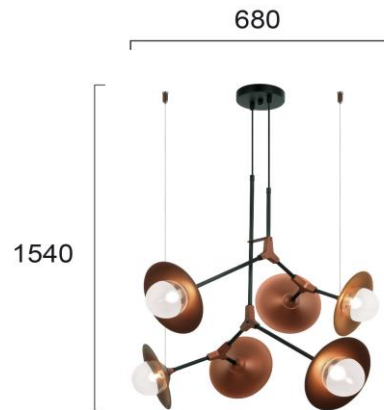

Product Datasheet

Code	4231000
Description	6/Lights Pendant Olivia
Family	OLIVIA
Type	PENDANT
Type of Lamp	G9
Watt	6 x MAX 25W
Volt	220-240V
Hertz	50-60 Hz
Class	I
IP	IP20
Environment	INDOOR
Color	BROWN / BLACK
Material	PLATED STEEL
Length	L:680
Height	H:1540
Width	