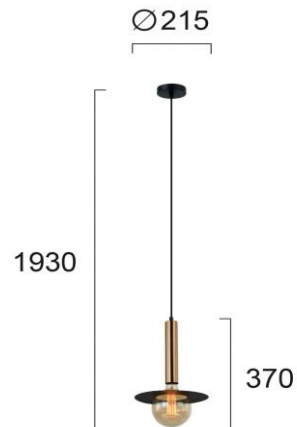

Product Datasheet

Code	4230501
Description	Pendant Lamp Gold Louis
Family	LOUIS
Type	PENDANT
Type of Lamp	E27
Watt	MAX 40W
Volt	220-240V
Hertz	50-60 Hz
Class	I
IP	IP20
Environment	INDOOR
Color	BLACK / GOLD
Material	PLATED STEEL
Length	D:215
Height	H:1930
Width	