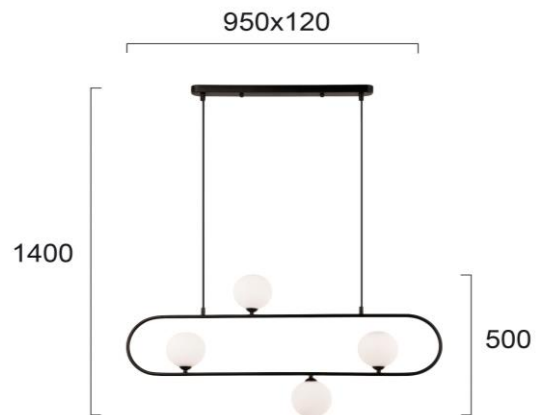

Product Datasheet

Code	4229800
Description	4/Lights Pendant Bar Fancy
Family	FANCY
Type	PENDANT
Type of Lamp	G9
Watt	4 x MAX 25W
Volt	220-240V
Hertz	50-60 Hz
Class	I
IP	IP20
Environment	INDOOR
Color	WHITE / BLACK
Material	ELECTROSTATIC PAINTED STEEL
Length	L:950
Height	H:1400
Width	P:120