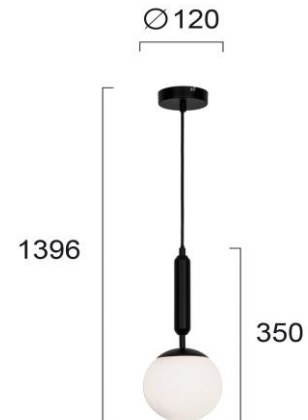

Product Datasheet

Code	4228601
Description	Pendant Lamp Black Anouk
Family	ANOUK
Type	PENDANT
Type of Lamp	G9
Watt	MAX 42W
Volt	220-240V
Hertz	50-60 Hz
Class	I
IP	IP20
Environment	INDOOR
Color	WHITE / BLACK
Material	GLASS / ELECTROSTATIC PAINTED STEEL
Length	D:120
Height	H:1396
Width	