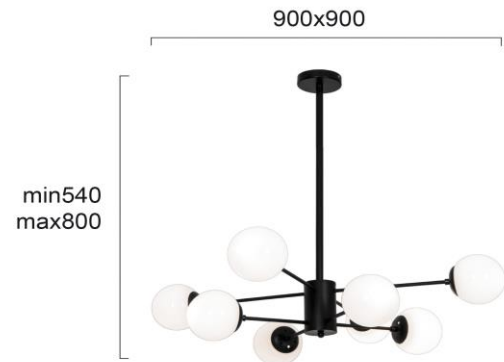

Product Datasheet

Code	4228500
Description	8/Lights Pendant Anouk
Family	ANOUK
Type	PENDANT
Type of Lamp	G9
Watt	8 x MAX 42W
Volt	220-240V
Hertz	50-60 Hz
Class	I
IP	IP20
Environment	INDOOR
Color	WHITE / BLACK
Material	GLASS / ELECTROSTATIC PAINTED STEEL
Length	L:900
Height	H:540-800 MAX
Width	W:900