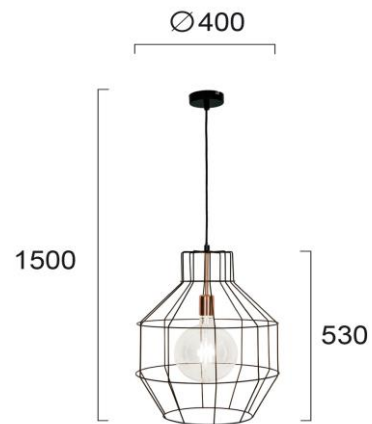

Product Datasheet

Code	4227500
Description	Pendant Lamp Nexus
Family	NEXUS
Type	PENDANT
Type of Lamp	E27
Watt	MAX 70W
Volt	220-240V
Hertz	50-60 Hz
Class	I
IP	IP20
Environment	INDOOR
Color	BLACK / COPPER
Material	ELECTROSTATIC PAINTED STEEL
Length	D:400
Height	H:1500
Width	