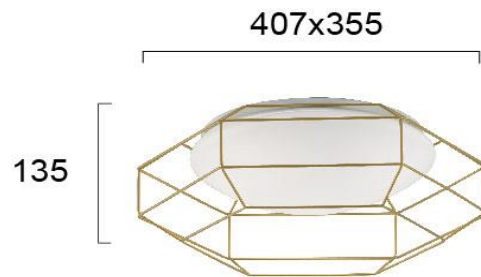

Product Datasheet

Code	4227401
Description	Ceiling Lamp Gold Monte
Family	MONTE
Type	CEILING
Type of Lamp	LED MODULE
Watt	12W
Volt	220-240V
Hertz	50-60 Hz
Class	II
IP	IP20
Environment	INDOOR
Color	WHITE / GOLD
Material	PC / ELECTROSTATIC PAINTED STEEL
Length	L:407
Height	H:135
Width	W:355
Kelvin	3000K
Lumen	960 Lm
Beam Angle	
Dimmable	NON