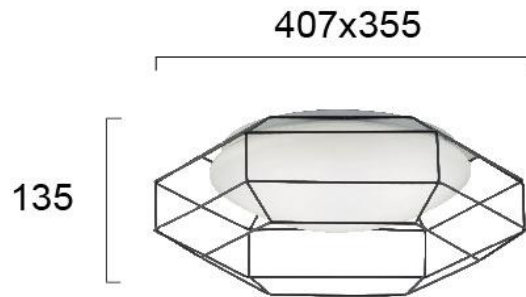

Product Datasheet

Code	4227400
Description	Ceiling Lamp Black Monte
Family	MONTE
Type	CEILING
Type of Lamp	LED MODULE
Watt	12W
Volt	220-240V
Hertz	50-60 Hz
Class	II
IP	IP20
Environment	INDOOR
Color	WHITE / BLACK
Material	PC / ELECTROSTATIC PAINTED STEEL
Length	L:407
Height	H:135
Width	W:355
Kelvin	3000K
Lumen	960 Lm
Beam Angle	
Dimmable	NON