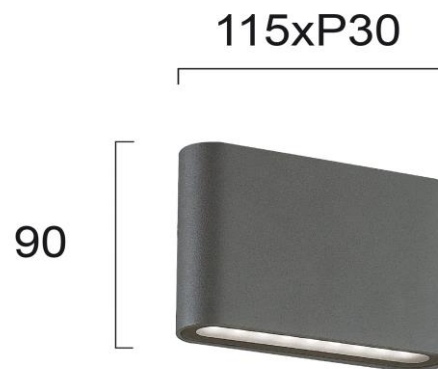

Product Datasheet

Code	4226801
Description	Wall Lamp Dark Grey L:115 Argon
Family	ARGON
Type	WALL LIGHTS
Type of Lamp	LED MODULE
Watt	LED 3W
Volt	220-240V
Hertz	50-60 Hz
Class	I
IP	IP54
Environment	OUTDOOR
Color	DARK GREY
Material	ALUMINIUM
Length	L:115
Height	H:90
Width	P:30
Kelvin	3000K
Lumen	190 Lm
Beam Angle	CRI>80
Dimmable	NON