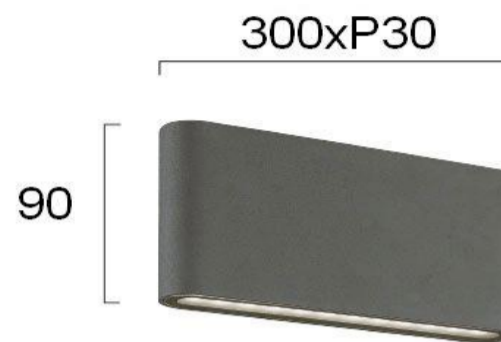

Product Datasheet

Code	4226701
Description	Wall Lamp Dark Grey L:300 Argon
Family	ARGON
Type	WALL LIGHTS
Type of Lamp	LED module
Watt	22W
Volt	220-240V
Hertz	50-60 Hz
Class	Class I
IP	IP54
Environment	Outdoor
Color	DARK GREY
Material	ALUMINIUM
Length	L:300
Height	H:90
Width	P:30
Kelvin	3000K
Lumen	1290 Lm
Beam Angle	CRI>80
Dimmable	Non-Dimmable