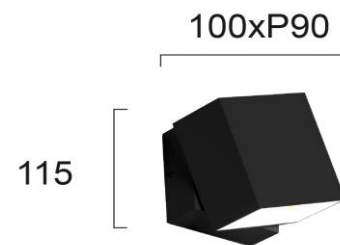

Product Datasheet

Code	4226300
Description	Wall Lamp Adjustable Quadro
Family	QUADRO
Type	WALL LIGHTS
Type of Lamp	LED MODULE
Watt	LED 6W
Volt	220-240V
Hertz	50-60 Hz
Class	I
IP	IP54
Environment	OUTDOOR
Color	BLACK
Material	ALUMINIUM
Length	L:100
Height	H:115
Width	P:90
Kelvin	3000K
Lumen	320 Lm
Beam Angle	BEAM ANGLE 90*, CRI>80
Dimmable	NON