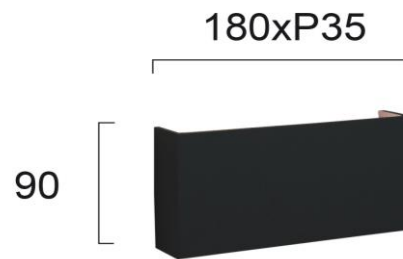

Product Datasheet

Code	4226200
Description	Wall Lamp Quadro
Family	QUADRO
Type	WALL LIGHTS
Type of Lamp	LED MODULE
Watt	LED 10W
Volt	220-240V
Hertz	50-60 Hz
Class	I
IP	IP54
Environment	OUTDOOR
Color	BLACK
Material	ALUMINIUM
Length	L:180
Height	H:90
Width	P:35
Kelvin	3000K
Lumen	550 Lm
Beam Angle	BEAM ANGLE 60*, CRI>80
Dimmable	NON