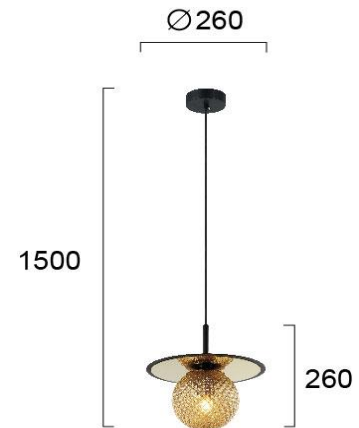

Product Datasheet

Code	4225501
Description	Pendant Lamp Amber Cairo
Family	CAIRO
Type	PENDANT
Type of Lamp	E27
Watt	MAX 40W
Volt	220-240V
Hertz	50-60 Hz
Class	I
IP	IP20
Environment	INDOOR
Color	AMBER / BLACK
Material	GLASS / ELECTROSTATIC PAINTED STEEL
Length	D:260
Height	H:1500
Width	