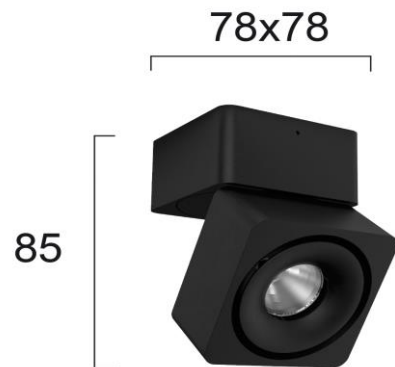

Product Datasheet

Code	4225201
Description	SpotLight Black Moris
Family	MORIS
Type	SPOTLIGHTS
Type of Lamp	
Watt	LED 8W
Volt	220-240V
Hertz	50-60 Hz
Class	I
IP	IP20
Environment	INDOOR
Color	BLACK
Material	ALUMINIUM
Length	L:78
Height	H:85
Width	W:78
Kelvin	3000K
Lumen	711 Lm
Beam Angle	BEAM ANGLE 24*, CRI>80
Dimmable	NON