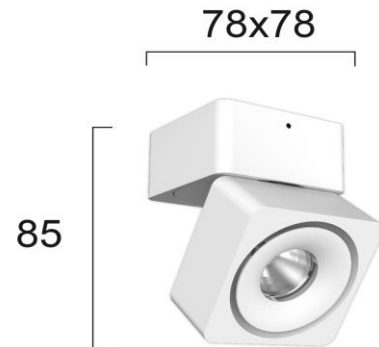

Product Datasheet

Code	4225200
Description	SpotLight White Moris
Family	MORIS
Type	SPOTLIGHTS
Type of Lamp	
Watt	LED 8W
Volt	220-240V
Hertz	50-60 Hz
Class	I
IP	IP20
Environment	INDOOR
Color	WHITE
Material	ALUMINIUM
Length	L:78
Height	H:85
Width	W:78
Kelvin	3000K
Lumen	711 Lm
Beam Angle	BEAM ANGLE 24*, CRI>80
Dimmable	NON