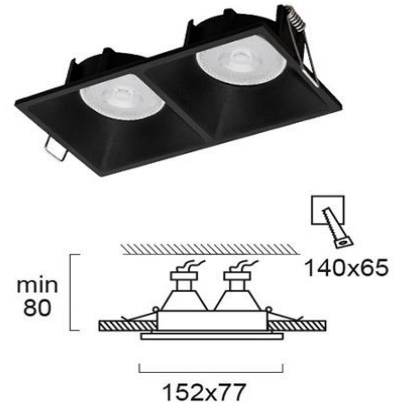

Product Datasheet

Code	4225101
Description	2/Lights Recessed Spot Black Fino
Family	FINO
Type	SPOTLIGHTS
Type of Lamp	GU10
Watt	2 x MAX 35W
Volt	220-240V
Hertz	50-60 Hz
Class	II
IP	IP20
Environment	INDOOR
Color	BLACK
Material	ALUMINIUM
Length	L:150
Height	H:80
Width	W:77