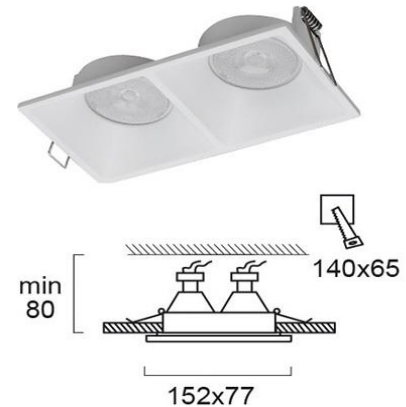

Product Datasheet

Code	4225100
Description	2/Lights Recessed Spot White Fino
Family	FINO
Type	SPOTLIGHTS
Type of Lamp	GU10
Watt	2 x MAX 35W
Volt	220-240V
Hertz	50-60 Hz
Class	II
IP	IP20
Environment	INDOOR
Color	WHITE
Material	ALUMINIUM
Length	L:152
Height	H:80
Width	W:77