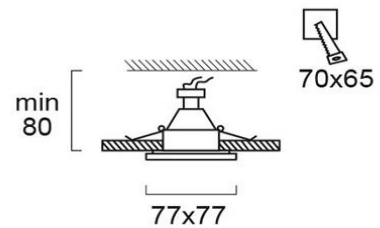

Product Datasheet

Code	4225001
Description	Recessed SpotLight Black Fino
Family	FINO
Type	SPOTLIGHTS
Type of Lamp	GU10
Watt	MAX 35W
Volt	220-240V
Hertz	50-60 Hz
Class	II
IP	IP20
Environment	INDOOR
Color	BLACK
Material	ALUMINIUM
Length	L:77
Height	H:80
Width	W:77