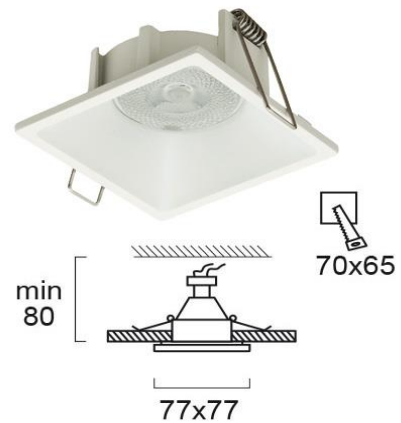

Product Datasheet

Code	4225000
Description	Recessed SpotLight White Fino
Family	FINO
Type	SPOTLIGHTS
Type of Lamp	GU10
Watt	MAX 35W
Volt	220-240V
Hertz	50-60 Hz
Class	II
IP	IP20
Environment	INDOOR
Color	WHITE
Material	ALUMINIUM
Length	L:77
Height	H:80
Width	W:77