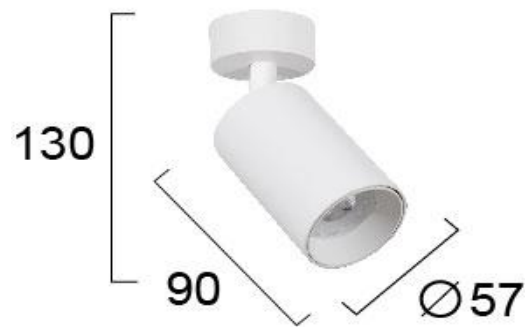

Product Datasheet

Code	4224700
Description	SpotLight White Stage
Family	STAGE
Type	SPOTLIGHTS
Type of Lamp	GU10
Watt	MAX 13W
Volt	220-240V
Hertz	50-60 Hz
Class	I
IP	IP20
Environment	INDOOR
Color	WHITE
Material	ALUMINIUM
Length	D:57
Height	H:130
Width	