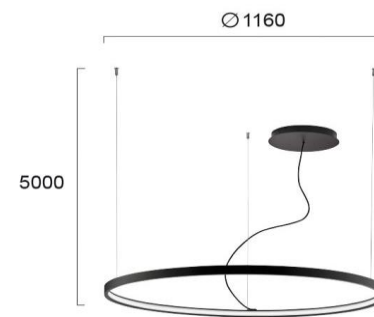

Product Datasheet

Code	4224401
Description	Pendant Light Black D:1200 Verdi
Family	VERDI
Type	PENDANT
Type of Lamp	LED module
Watt	69W
Volt	220-240 VAC
Hertz	50-60 Hz
Class	Class I
IP	IP20
Environment	Indoor
Color	BLACK
Material	ALUMINIUM / PC
Length	D:1160
Height	H:5000
Width	
Kelvin	4000K
Lumen	2957 Lm
Beam Angle	Beam Angle 120* / CRI 86 / UGR<28
Dimmable	Non-Dimmable