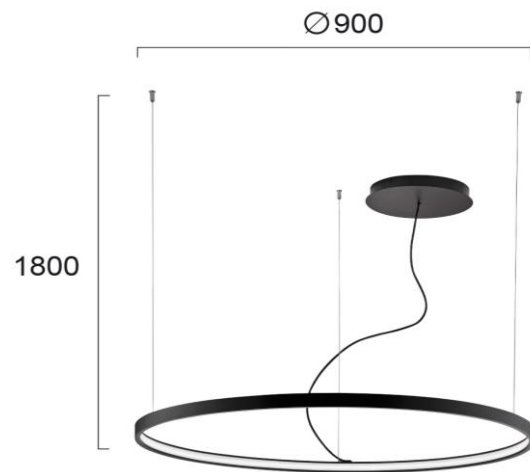

Product Datasheet

Code	4224300
Description	Pendant Lamp Black D:900 Verdi
Family	VERDI
Type	PENDANT
Type of Lamp	LED MODULE
Watt	54W
Volt	220-240 VAC
Hertz	50-60 Hz
Class	I
IP	IP20
Environment	INDOOR
Color	BLACK
Material	ALUMINIUM
Length	D:900
Height	H:1800
Width	
Kelvin	3000K
Lumen	3600 Lm
Beam Angle	CRI>80
Dimmable	NON-DIMMABLE