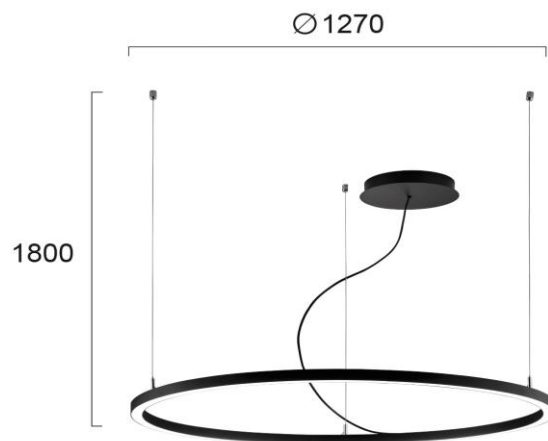

Product Datasheet

Code	4224200
Description	Pendant Lamp Black D:1270 Verdi
Family	VERDI
Type	PENDANT
Type of Lamp	LED MODULE
Watt	61W
Volt	220-240 VAC
Hertz	50-60 Hz
Class	I
IP	IP20
Environment	INDOOR
Color	BLACK
Material	ALUMINIUM
Length	D:1270
Height	H:1800
Width	
Kelvin	3000K
Lumen	4100 Lm
Beam Angle	CRI>80
Dimmable	NON-DIMMABLE