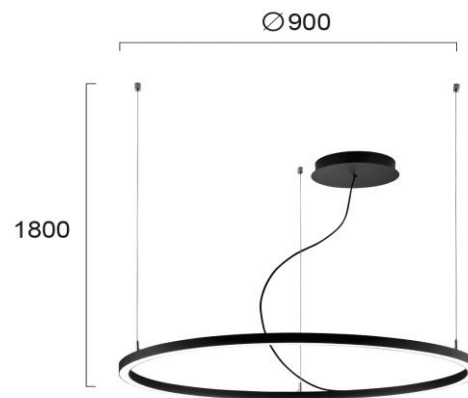

Product Datasheet

Code	4224100
Description	Pendant Lamp Black D:900 Verdi
Family	VERDI
Type	PENDANT
Type of Lamp	LED MODULE
Watt	48W
Volt	220-240 VAC
Hertz	50-60 Hz
Class	I
IP	IP20
Environment	INDOOR
Color	BLACK
Material	ALUMINIUM
Length	D:900
Height	H:1800
Width	
Kelvin	3000K
Lumen	3200 Lm
Beam Angle	CRI>80
Dimmable	NON-DIMMABLE