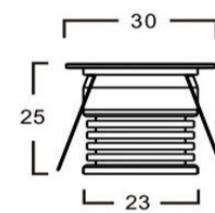

Product Datasheet

Code	4223200
Description	Recessed Wall / Ceiling Lamp White Royal
Family	ROYAL
Type	WALL LIGHTS
Type of Lamp	LED module
Watt	1W
Volt	12 VDC
Hertz	
Class	Class III
IP	IP65
Environment	Outdoor
Color	WHITE
Material	ALUMINIUM
Length	D:30
Height	H:25
Width	
Kelvin	3000K
Lumen	110 Lm
Beam Angle	Beam Angle 80* / CRI 80
Dimmable	Non-Dimmable

12V-24V DC