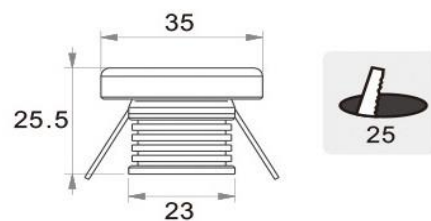

Product Datasheet

Code	4223000
Description	Recessed Wall Lamp Royal 12 VDC
Family	ROYAL
Type	WALL LIGHTS
Type of Lamp	LED MODULE
Watt	LED 1W
Volt	12 VDC
Hertz	50-60 Hz
Class	III
IP	IP65
Environment	OUTDOOR
Color	WHITE
Material	ALUMINIUM
Length	D:35
Height	H:25.5
Width	
Kelvin	3000K
Lumen	87 Lm
Beam Angle	BEAM ANGLE 180*
Dimmable	NON